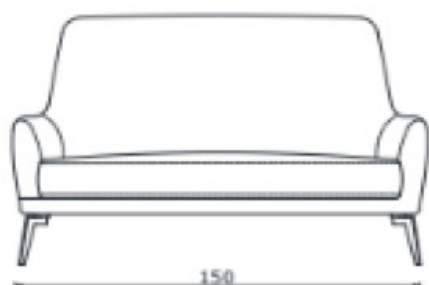

# Sofá Lewis

			PRECIO/PRICE
Tela / Fabric	Ciente/C.o.m		1.716
Tela / Fabric	1		1.686
Tela / Fabric	2		1.701
Tela / Fabric	3		1.730
Tela / Fabric	4		1.789
Tela / Fabric	5		1.921
Tela / Fabric	6		2.185
Piel / Leather	7		2.751
Piel / Leather	8		2.927
Piel / Leather	9		3.063
Tela / Fabric	Metros / Meters		5,00
Piel / Leather	M2 / square ms		9,25

## SOFA ALTO - HIGH SOFA

COD

LEWSA150

Tela / Fabric	Ciente/C.o.m		1.842
Tela / Fabric	1		1.831
Tela / Fabric	2		1.848
Tela / Fabric	3		1.883
Tela / Fabric	4		1.954
Tela / Fabric	5		2.113
Tela / Fabric	6		2.430
Piel / Leather	7		3.108
Piel / Leather	8		3.320
Piel / Leather	9		3.483
Tela / Fabric	Metros / Ms		6,00
Piel / Leather	M2 / square ms		11,10