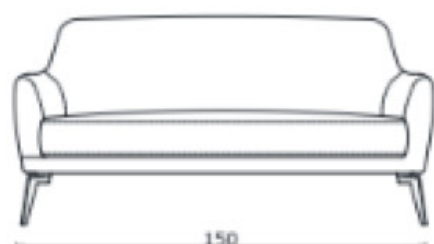

# Sofá Lewis

			PRECIO/PRICE
Tela / Fabric	Ciente/C.o.m		1.716
Tela / Fabric	1		1.686
Tela / Fabric	2		1.701
Tela / Fabric	3		1.730
Tela / Fabric	4		1.789
Tela / Fabric	5		1.921
Tela / Fabric	6		2.185
Piel / Leather	7		2.751
Piel / Leather	8		2.927
Piel / Leather	9		3.063
Tela / Fabric	Metros / Meters		5,00
Piel / Leather	M2 / square ms		9,25

## SOFA ALTO - HIGH SOFA

COD

LEWSA150

Tela / Fabric	Ciente/C.o.m		1.842
Tela / Fabric	1		1.831
Tela / Fabric	2		1.848
Tela / Fabric	3		1.883
Tela / Fabric	4		1.954
Tela / Fabric	5		2.113
Tela / Fabric	6		2.430
Piel / Leather	7		3.108
Piel / Leather	8		3.320
Piel / Leather	9		3.483
Tela / Fabric	Metros / Ms		6,00
Piel / Leather	M2 / square ms		11,10